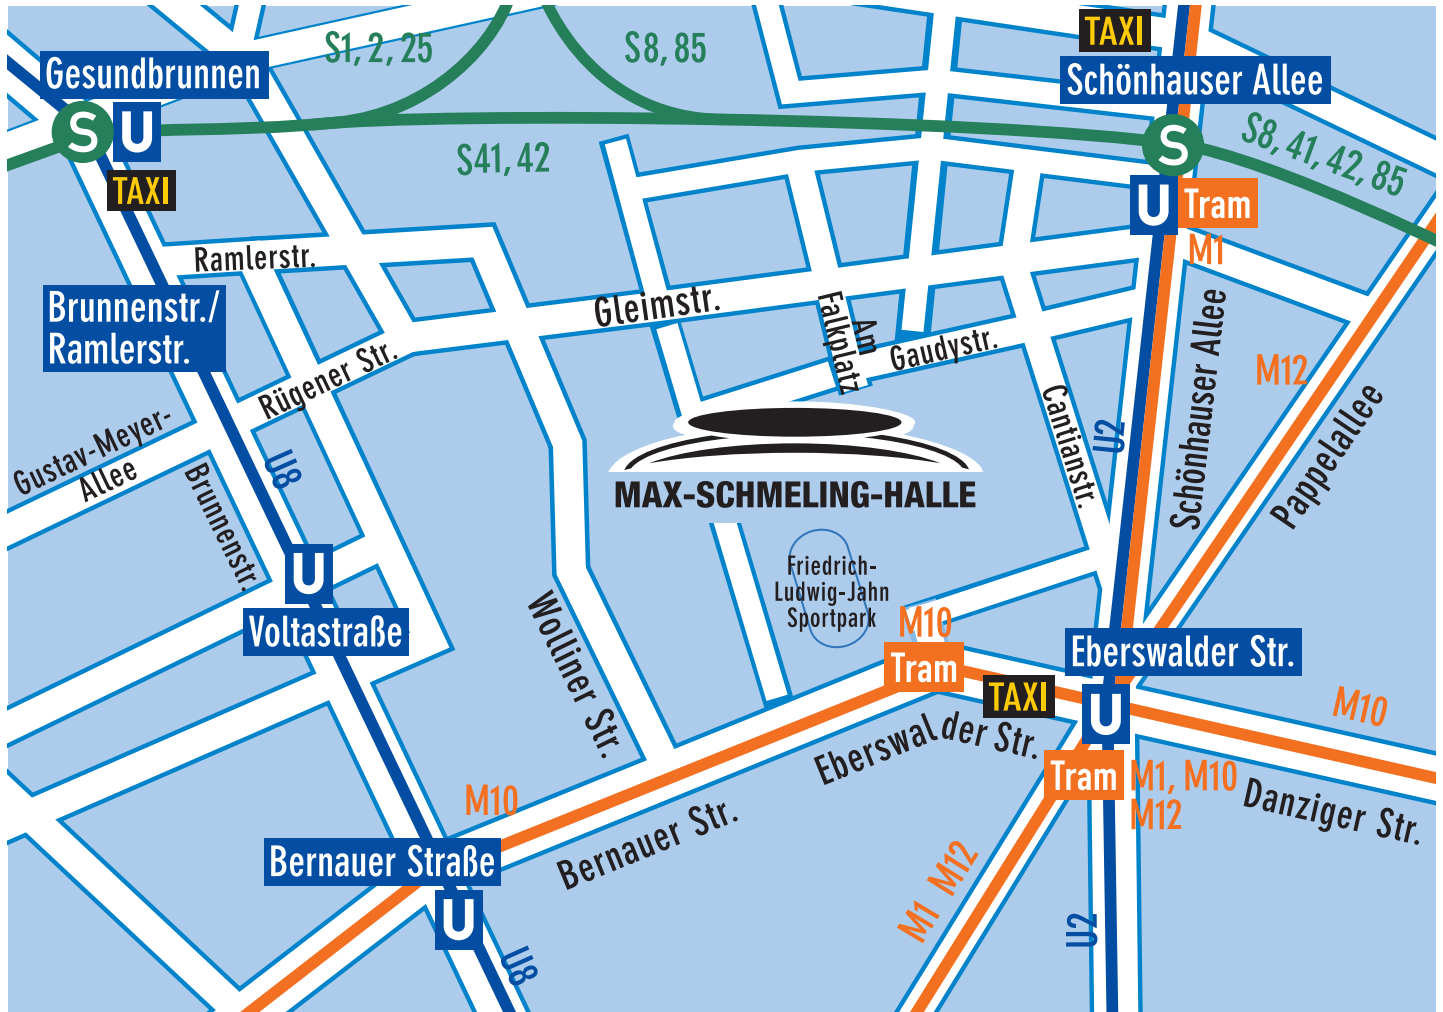

MAX-SCHMELING-HALLE

S 1, 2, 8, 25, 41, 42, 85

U 2, 8

Tram M1, M10, M12

Bus 247, N2, N8